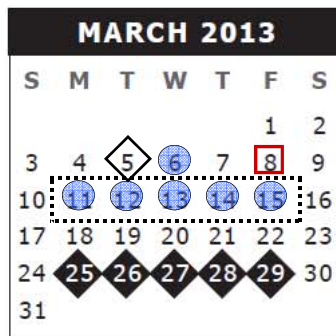

EnCompass Academy

Teaching to the Whole Child

1025 81st Ave. Oakland, CA 94621 Tel. 510-639-3350 Fax 510-639-3352

2012 - 2013

EnCompass Calendar

Ver. 8/19/2012 Final

- In celebration of Independence Day (Schools/offices closed) July 4
- ◆ District Day (No school for students) August 22
- ◆ Professional Development Day (No school for students) August 23
- ◆ Teacher Planning Day (No school for students) August 24
- ★ First Day of School for Students August 27
- Labor Day (Schools/offices closed) September 3
- Report Card Ending Dates per Trimester

- ◆ Professional Development Day (No school for students) October 12
- Veterans' Day (Schools/offices closed) November 12
- ◆ Thanksgiving Recess (Schools closed) November 19-21
- Thanksgiving Day Holidays (Schools/offices closed) November 22-23
- ◆ Winter Recess (Schools closed) Dec. 24-Jan. 4
- Offices closed Dec. 24, 25, 31, Jan. 1 Child Development Centers and offices closed Dec. 24-Jan. 1