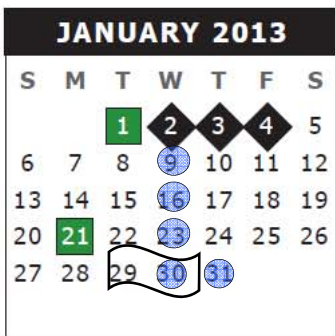

EnCompass Academy

Teaching to the Whole Child

1025 81st Ave. Oakland, CA 94621 Tel. 510-639-3350 Fax 510-639-3352

2012 - 2013

EnCompass Calendar

Ver. 8/19/2012 Final

- In celebration of Independence Day (Schools/offices closed) July 4
- ◆ District Day (No school for students) August 22
- ◆ Professional Development Day (No school for students) August 23
- ◆ Teacher Planning Day (No school for students) August 24
- ★ First Day of School for Students August 27
- Labor Day (Schools/offices closed) September 3
- Report Card Ending Dates per Trimester

- ◆ Professional Development Day (No school for students) October 12
- Veterans' Day (Schools/offices closed) November 12
- ◆ Thanksgiving Recess (Schools closed) November 19-21
- Thanksgiving Day Holidays (Schools/offices closed) November 22-23
- ◆ Winter Recess (Schools closed) Dec. 24-Jan. 4
- Offices closed Dec. 24, 25, 31, Jan. 1 Child Development Centers and offices closed Dec. 24-Jan. 1

- César Chávez Day (Schools/offices closed) April 1
- In Lieu of Lincoln's Day Holiday (Schools/offices closed) May 24
- Memorial Day Holiday (Schools/offices closed) May 27
- ★ Last Day of School for Students June 13
- ◆ Teacher Planning Day June 14
- Fall Progress & Goal Setting Conference/ Spring Report Card Conferences (All Students)
- Mid-Year Report Card Conferences