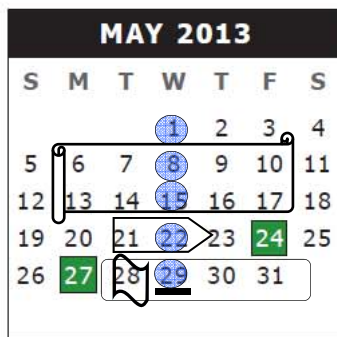

- César Chávez Day (Schools/offices closed) ..... April 1
- In Lieu of Lincoln's Day Holiday (Schools/offices closed) ..... May 24
- Memorial Day Holiday (Schools/offices closed) ..... May 27
- ★ Last Day of School for Students ..... June 13
- Teacher Planning Day ..... June 14
- Fall Progress & Goal Setting Conference/ Spring Report Card Conferences (All Students)
- Mid-Year Report Card Conferences

Report Card Periods (Ending Dates)
Individual student progress reports are sent to parents within one week of the following dates:

Elementary Schools

First ..... December 7
Second ..... March 8
Third ..... June 13

KEY ASSESSMENT DATES

- Reading Test (grades K-1)
- SRI Reading Test (grades 2-5)
- English Language Arts Test (grades 2-5)
- STAR Writing Test (grade 4) March 5
- Mathematics Test (grades K-1)
- Mathematics Test (grades 2-5)
- STAR Testing (grades 2-5) May 6-17