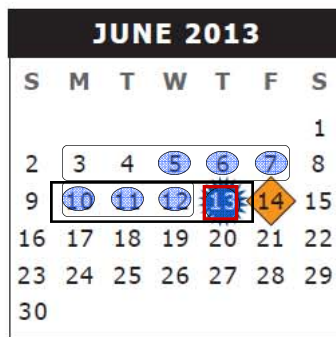

- César Chávez Day (Schools/offices closed) ..... April 1
- In Lieu of Lincoln's Day Holiday (Schools/offices closed) ..... May 24
- Memorial Day Holiday (Schools/offices closed) ..... May 27
- ★ Last Day of School for Students ..... June 13
- Teacher Planning Day ..... June 14
- Fall Progress & Goal Setting Conference/ Spring Report Card Conferences (All Students)
- Mid-Year Report Card Conferences

Report Card Periods (Ending Dates)
Individual student progress reports are sent to parents within one week of the following dates:

Elementary Schools

First ..... December 7
Second ..... March 8
Third ..... June 13

KEY ASSESSMENT DATES

- Reading Test (grades K-1)
- SRI Reading Test (grades 2-5)
- English Language Arts Test (grades 2-5)
- STAR Writing Test (grade 4) March 5
- Mathematics Test (grades K-1)
- Mathematics Test (grades 2-5)
- STAR Testing (grades 2-5) May 6-17