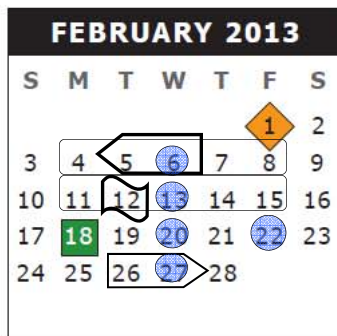

EnCompass Academy

Teaching to the Whole Child

1025 81st Ave. Oakland, CA 94621 Tel. 510-639-3350 Fax 510-639-3352

2012 - 2013

EnCompass Calendar

Ver. 8/19/2012 Final

- In celebration of Independence Day (Schools/offices closed) July 4
- ◆ District Day (No school for students) August 22
- ◆ Professional Development Day (No school for students) August 23
- ◆ Teacher Planning Day (No school for students) August 24
- ★ First Day of School for Students August 27
- Labor Day (Schools/offices closed) September 3
- Report Card Ending Dates per Trimester

- ◆ Professional Development Day (No school for students) October 12
- Veterans' Day (Schools/offices closed) November 12
- ◆ Thanksgiving Recess (Schools closed) November 19-21
- Thanksgiving Day Holidays (Schools/offices closed) November 22-23
- ◆ Winter Recess (Schools closed) Dec. 24-Jan. 4
- Offices closed Dec. 24, 25, 31, Jan. 1 Child Development Centers and offices closed Dec. 24-Jan. 1

- César Chávez Day (Schools/offices closed) April 1
- In Lieu of Lincoln's Day Holiday (Schools/offices closed) May 24
- Memorial Day Holiday (Schools/offices closed) May 27
- ★ Last Day of School for Students June 13
- ◆ Teacher Planning Day June 14
- Fall Progress & Goal Setting Conference/ Spring Report Card Conferences (All Students)
- Mid-Year Report Card Conferences